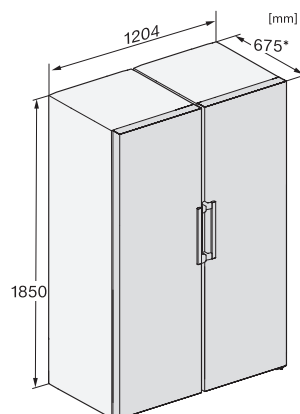

KS4783DD, KS4383ED, FNS4782E, FNS4782D, installation sketch, Side-by-Side