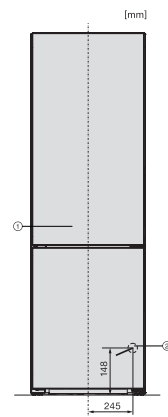

KFN 4395 AD

Samostojeći hladnjak sa zamrzivačem
s DailyFresh, NoFrost i ComfortClean za izrazitu praktičnost.

KFN4291AD, KFN4395AD, KFN4395DD, KFN4395CD,
KFN4397CD, installation sketch

KFN4271CD, KFN4375DD, KFN4395DD, KFN4393FD,
KFN4393D, KFN4377DD, KS4383ED, K4373ED,
FN4312E, top view