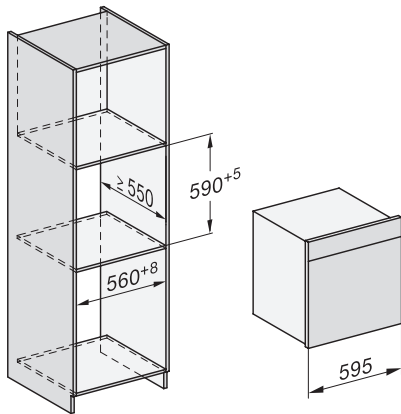

DGC 7865 HC Pro

Parna pećnica s priključkom na svježu vodu i odvod za pripremu na paru i pečenje s bežičnim termometrom za hranu + HydroClean.

H7000 handle, glass, installation drawings

Installation DGC XXL, ESW7x20 installation drawings

Installation_DGC_XXL_ESW7x10_EVS7010 installation drawings

built-in DGC XXL, installation drawing

DGC7x65 connections and ventilation 60cm, installation drawing

built-in DGC XXL build-under, installation drawing

screw joint DGC XXL, installation drawing

DGC7x4x swivel range of the aperture, installation drawings

side view DGC XXL, installation drawings