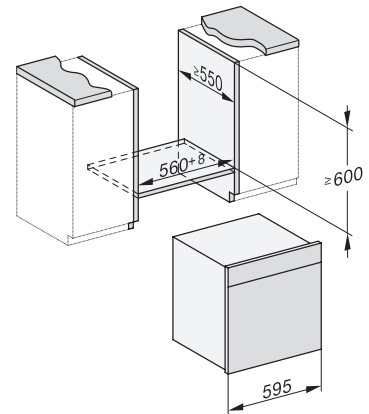

DGC 7865 HC Pro

Parna pećnica s priključkom na svježu vodu i odvod za pripremu na paru i pečenje s bežičnim termometrom za hranu + HydroClean.

H7000 handle, glass, installation drawings

Installation DGC XXL, ESW7x20 installation drawings

Installation_DGC_XXL_ESW7x10_EVS7010 installation drawings

built-in DGC XXL, installation drawing

DGC7x65 connections and ventilation 60cm, installation drawing

built-in DGC XXL build-under, installation drawing

screw joint DGC XXL, installation drawing

DGC7x4x swivel range of the aperture, installation drawings

side view DGC XXL, installation drawings