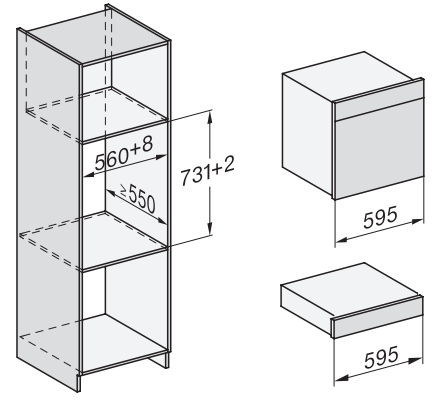

DGC 7865 HC Pro

Parna pećnica s priključkom na svježu vodu i odvod za pripremu na paru i pečenje s bežičnim termometrom za hranu + HydroClean.

H7000 handle, glass, installation drawings

Installation DGC XXL, ESW7x20 installation drawings

Installation_DGC_XXL_ESW7x10_EVS7010 installation drawings

built-in DGC XXL, installation drawing

DGC7x65 connections and ventilation 60cm, installation drawing

built-in DGC XXL build-under, installation drawing

screw joint DGC XXL, installation drawing

DGC7x4x swivel range of the aperture, installation drawings

side view DGC XXL, installation drawings