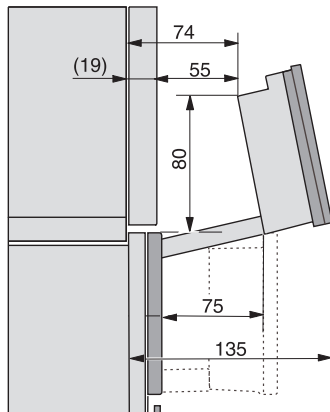

Installation_DGC_XXL_ESW7x10_EVS7010 installation drawings

built-in DGC XXL, installation drawing

DGC7x65 connections and ventilation 60cm, installation drawing

built-in DGC XXL build-under, installation drawing

screw joint DGC XXL, installation drawing

DGC7x4x swivel range of the aperture, installation drawings

side view DGC XXL, installation drawings