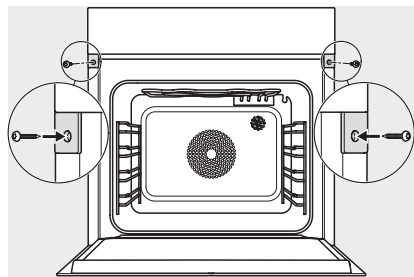

DGC 7865 HC Pro

Parna pećnica s priključkom na svježu vodu i odvod za pripremu na paru i pečenje s bežičnim termometrom za hranu + HydroClean.

H7000 handle, glass, installation drawings

Installation DGC XXL, ESW7x20 installation drawings

Installation_DGC_XXL_ESW7x10_EVS7010 installation drawings

built-in DGC XXL, installation drawing

DGC7x65 connections and ventilation 60cm, installation drawing

built-in DGC XXL build-under, installation drawing

screw joint DGC XXL, installation drawing

DGC7x4x swivel range of the aperture, installation drawings

side view DGC XXL, installation drawings