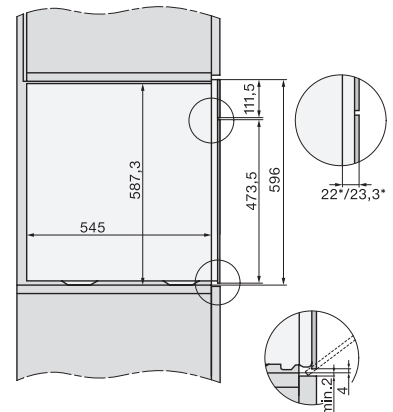

Installation_DGC_XXL_ESW7x10_EVS7010 installation drawings

built-in DGC XXL, installation drawing

DGC7x65 connections and ventilation 60cm, installation drawing

built-in DGC XXL build-under, installation drawing

screw joint DGC XXL, installation drawing

DGC7x4x swivel range of the aperture, installation drawings

side view DGC XXL, installation drawings