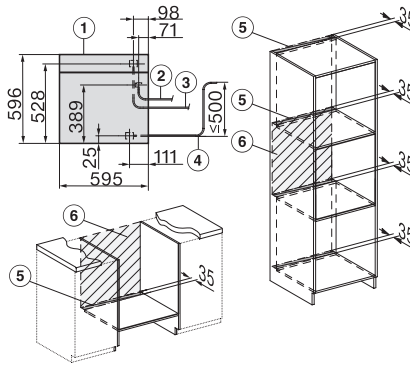

DGC 7865 HC Pro

Parna pećnica s priključkom na svježu vodu i odvod za pripremu na paru i pečenje s bežičnim termometrom za hranu + HydroClean.

H7000 handle, glass, installation drawings

Installation DGC XXL, ESW7x20 installation drawings

Installation_DGC_XXL_ESW7x10_EVS7010 installation drawings

built-in DGC XXL, installation drawing

DGC7x65 connections and ventilation 60cm, installation drawing

built-in DGC XXL build-under, installation drawing

screw joint DGC XXL, installation drawing

DGC7x4x swivel range of the aperture, installation drawings

side view DGC XXL, installation drawings